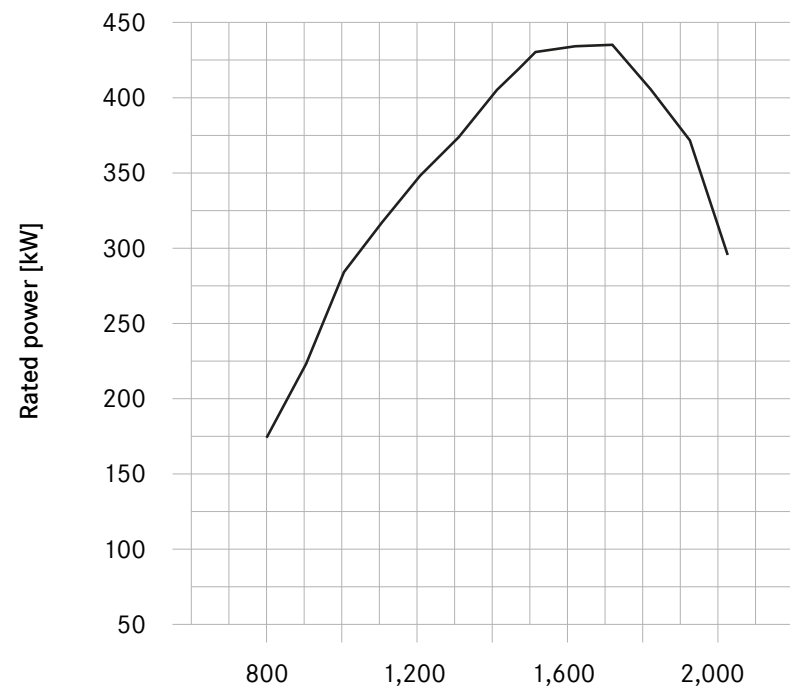

## Engine performance data - OM 473.

R6 - 380 kW (517 hp)

No. of cylinders	R6
Displacement [l]	15.6
Max. torque [Nm] (1/min)	2,600   1,100
Max. rated power [kW] (1/min)	380   1,600

## Engine performance data - OM 473.

R6 - 425 kW (578 hp)

No. of cylinders	R6
Displacement [l]	15.6
Max. torque [Nm] (1/min)	2,800   1,100
Max. rated power [kW] (1/min)	425   1,600

## Engine performance data - OM 473.

R6 - 460 kW (625 hp)

No. of cylinders	R6
Displacement [l]	15.6
Max. torque [Nm] (1/min)	3,000   1,100
Max. rated power [kW] (1/min)	460   1,600