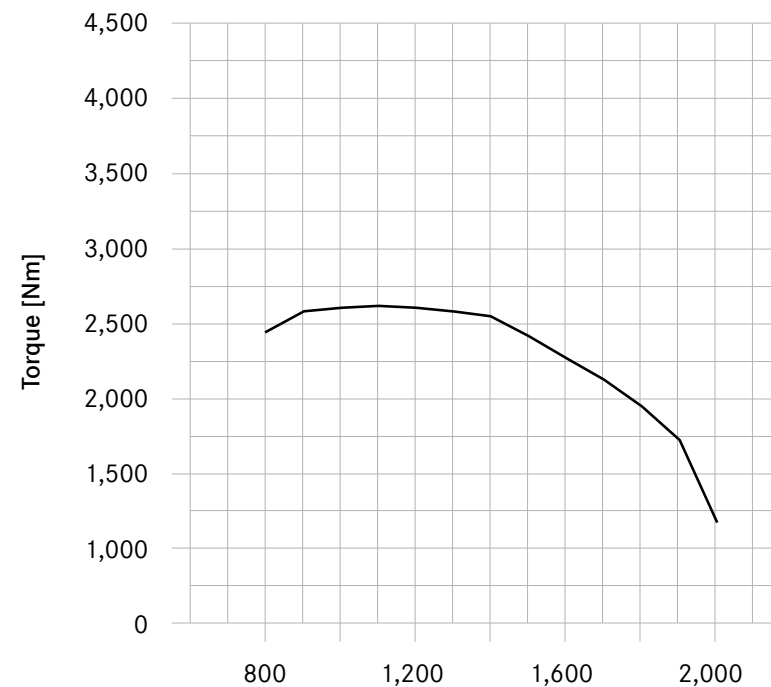

## Engine performance data - OM 473.

R6 - 380 kW (517 hp)

No. of cylinders	R6
Displacement [l]	15.6
Max. torque [Nm] (1/min)	2,600   1,100
Max. rated power [kW] (1/min)	380   1,600

## Engine performance data - OM 473.

R6 - 425 kW (578 hp)

No. of cylinders	R6
Displacement [l]	15.6
Max. torque [Nm] (1/min)	2,800   1,100
Max. rated power [kW] (1/min)	425   1,600

## Engine performance data - OM 473.

R6 - 460 kW (625 hp)

No. of cylinders	R6
Displacement [l]	15.6
Max. torque [Nm] (1/min)	3,000   1,100
Max. rated power [kW] (1/min)	460   1,600