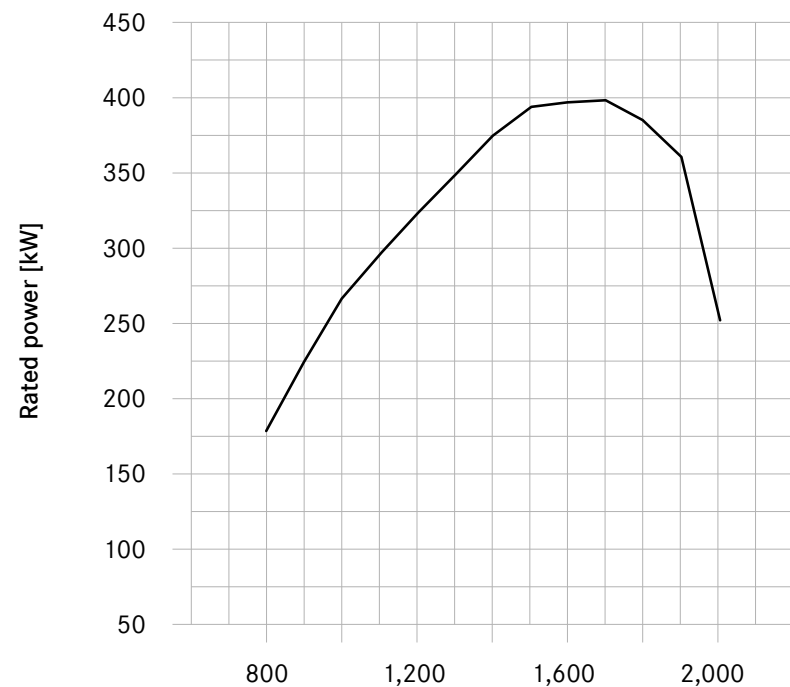

## Engine performance data - OM 473.

R6 - 380 kW (517 hp)

No. of cylinders	R6
Displacement [l]	15.6
Max. torque [Nm] (1/min)	2,600   1,100
Max. rated power [kW] (1/min)	380   1,600

## Engine performance data - OM 473.

R6 - 425 kW (578 hp)

No. of cylinders	R6
Displacement [l]	15.6
Max. torque [Nm] (1/min)	2,800   1,100
Max. rated power [kW] (1/min)	425   1,600

## Engine performance data - OM 473.

R6 - 460 kW (625 hp)

No. of cylinders	R6
Displacement [l]	15.6
Max. torque [Nm] (1/min)	3,000   1,100
Max. rated power [kW] (1/min)	460   1,600