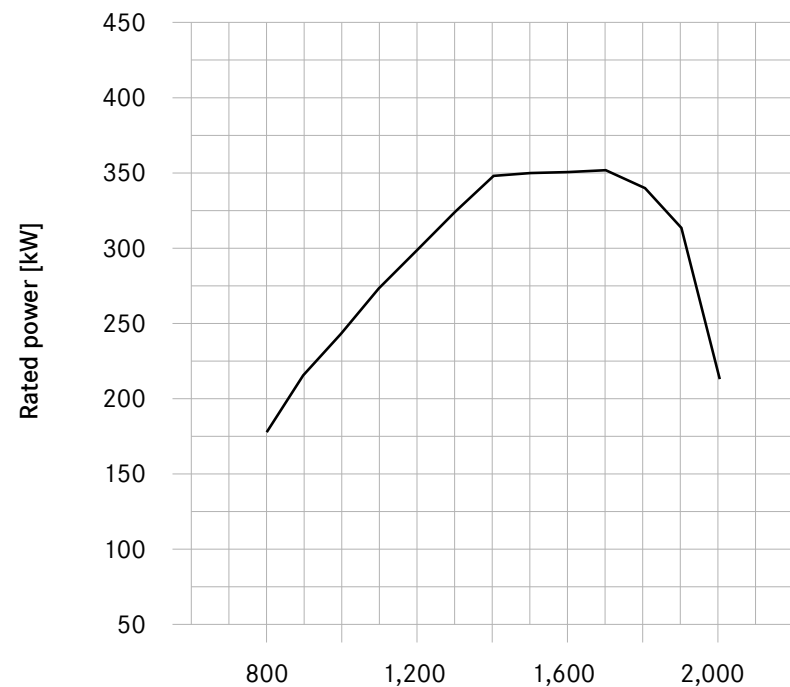

## Engine performance data - OM 473.

R6 - 380 kW (517 hp)

No. of cylinders	R6
Displacement [l]	15.6
Max. torque [Nm] (1/min)	2,600   1,100
Max. rated power [kW] (1/min)	380   1,600

## Engine performance data - OM 473.

R6 - 425 kW (578 hp)

No. of cylinders	R6
Displacement [l]	15.6
Max. torque [Nm] (1/min)	2,800   1,100
Max. rated power [kW] (1/min)	425   1,600

## Engine performance data - OM 473.

R6 - 460 kW (625 hp)

No. of cylinders	R6
Displacement [l]	15.6
Max. torque [Nm] (1/min)	3,000   1,100
Max. rated power [kW] (1/min)	460   1,600