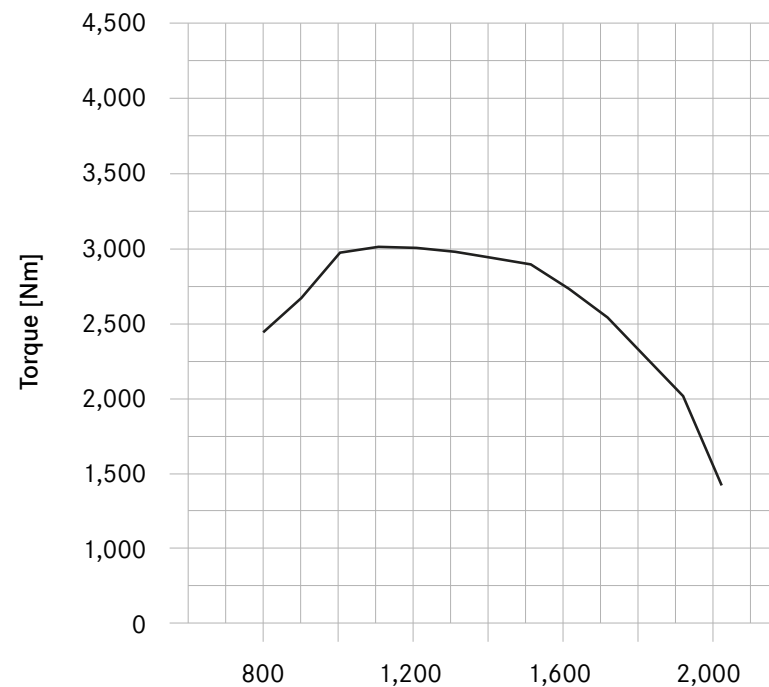

## Engine performance data - OM 473.

R6 - 380 kW (517 hp)

No. of cylinders	R6
Displacement [l]	15.6
Max. torque [Nm] (1/min)	2,600   1,100
Max. rated power [kW] (1/min)	380   1,600

## Engine performance data - OM 473.

R6 - 425 kW (578 hp)

No. of cylinders	R6
Displacement [l]	15.6
Max. torque [Nm] (1/min)	2,800   1,100
Max. rated power [kW] (1/min)	425   1,600

## Engine performance data - OM 473.

R6 - 460 kW (625 hp)

No. of cylinders	R6
Displacement [l]	15.6
Max. torque [Nm] (1/min)	3,000   1,100
Max. rated power [kW] (1/min)	460   1,600