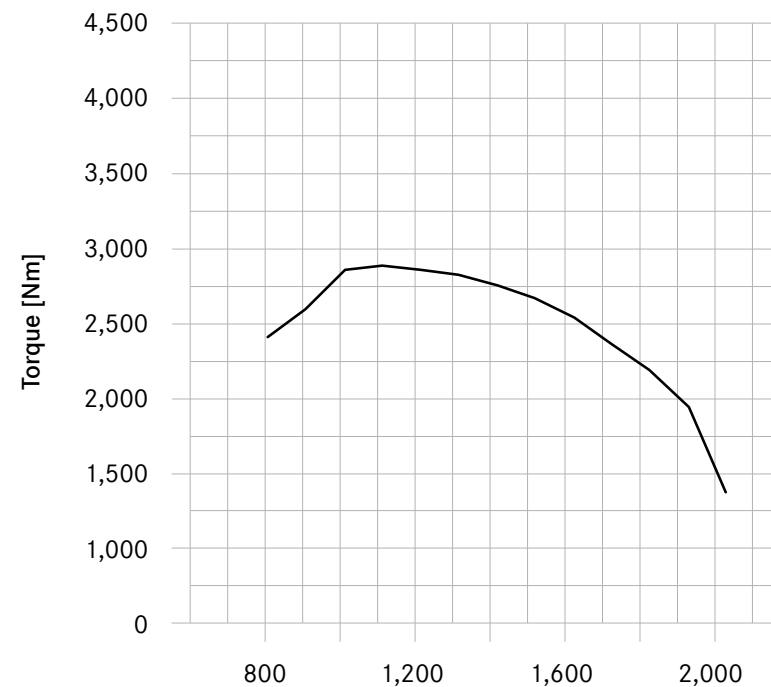

## Engine performance data - OM 473.

R6 - 380 kW (517 hp)

No. of cylinders	R6
Displacement [l]	15.6
Max. torque [Nm] (1/min)	2,600   1,100
Max. rated power [kW] (1/min)	380   1,600

## Engine performance data - OM 473.

R6 - 425 kW (578 hp)

No. of cylinders	R6
Displacement [l]	15.6
Max. torque [Nm] (1/min)	2,800   1,100
Max. rated power [kW] (1/min)	425   1,600

## Engine performance data - OM 473.

R6 - 460 kW (625 hp)

No. of cylinders	R6
Displacement [l]	15.6
Max. torque [Nm] (1/min)	3,000   1,100
Max. rated power [kW] (1/min)	460   1,600